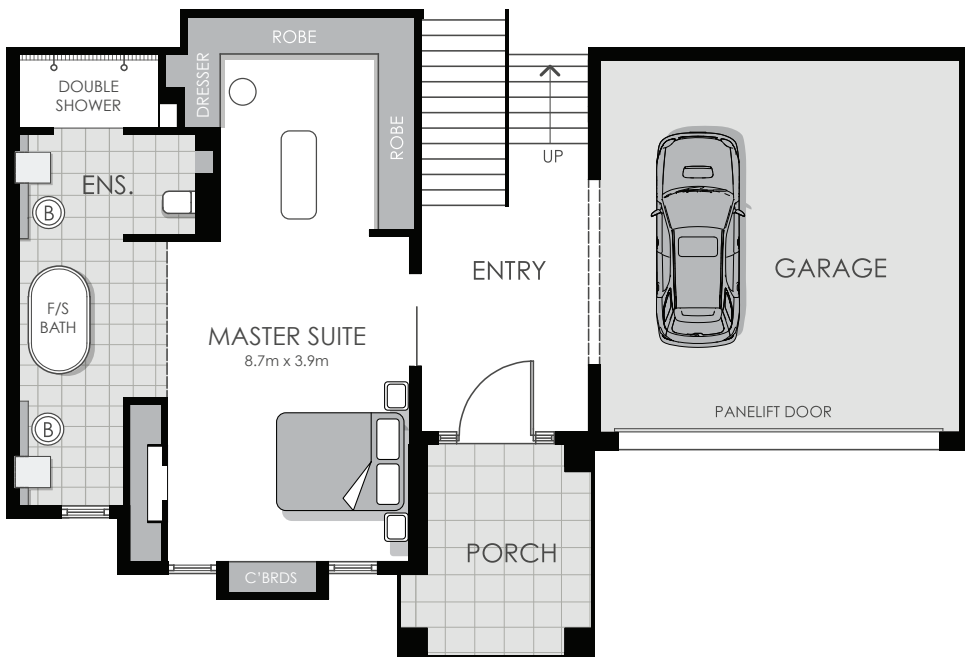

BLACKWOOD PARK

7 SYMON CRESCENT
CRAIGBURN FARM

4 2.5 2 3

LOWER FLOOR

AREA SCHEDULE	M ²
GROUND LIVING	77.0
LOWER LIVING	109.6
UPPER LIVING	119.7
GARAGE	38.7
ALFRESCO	40.9
PORCH	9.8
TOTAL	395.7

FIRST FLOOR

GROUND FLOOR